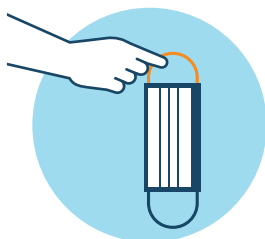

Reusing your mask:

Pick up the mask, touching **only the ear loops**